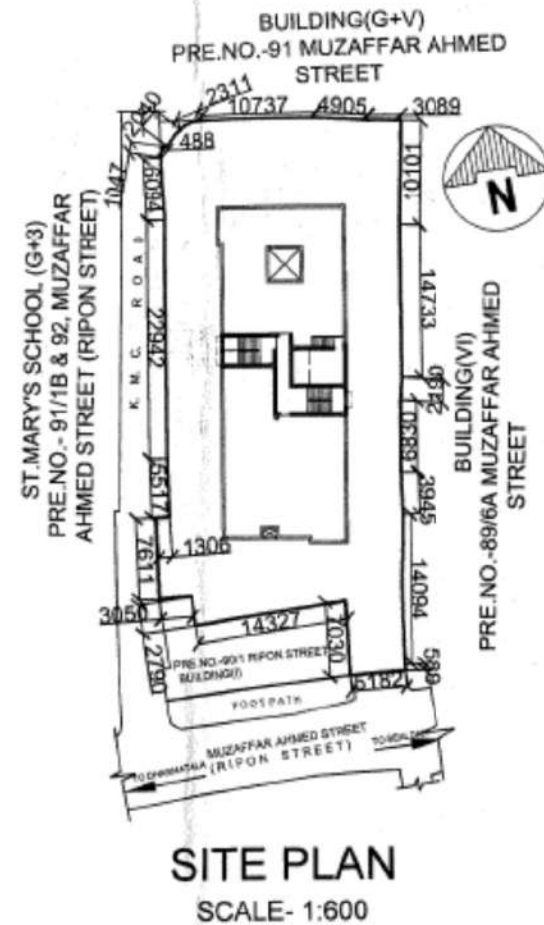

Premises No. 90, Muzaffar Ahmed Street (Previously Ripon Street), Ward No: 62 under KMC, P.O. & P.S- Parkstreet, Distict: Kolkata, Pin Code- 700016.

LAT: 22.553895 N
LONG: 88.3591 E

KALIM INFRASTRUCTURE (P) LTD.